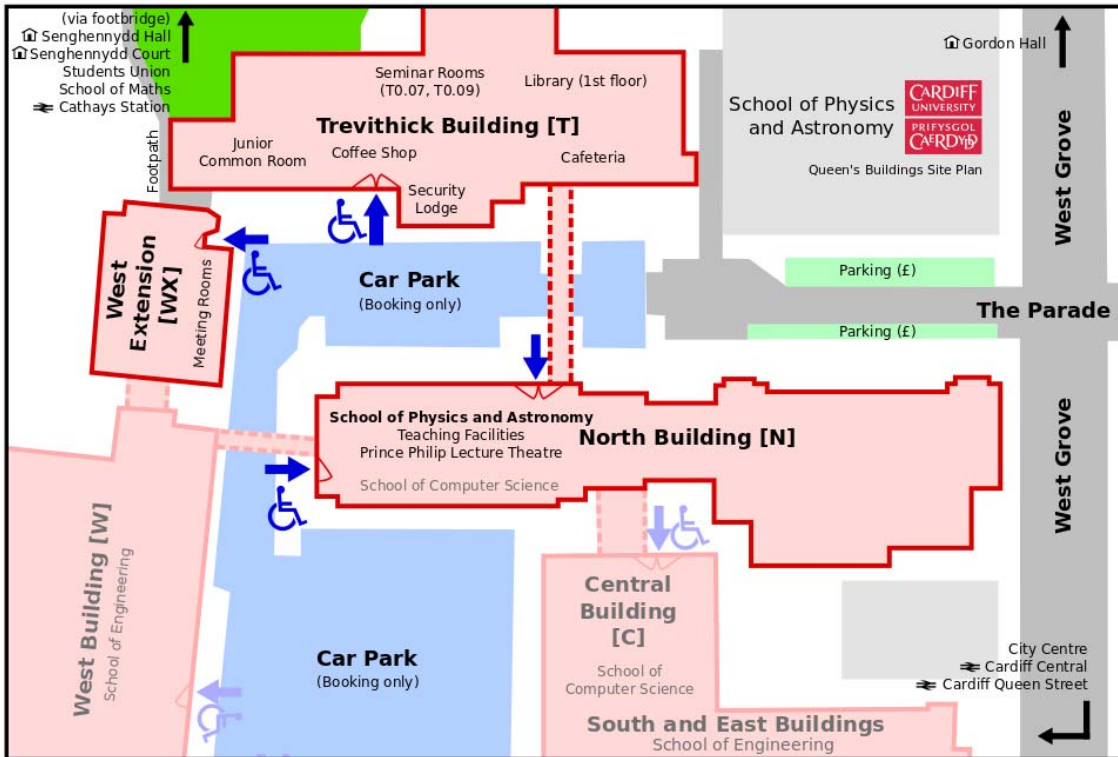

Both restaurants are on the map at <http://blogs.cardiff.ac.uk/physicsoutreach/how-to-find-us/> .

Logistics

The conference will mostly be held in the West Extension Conference Suite, which is held in the West Extension building, shown on the map below: